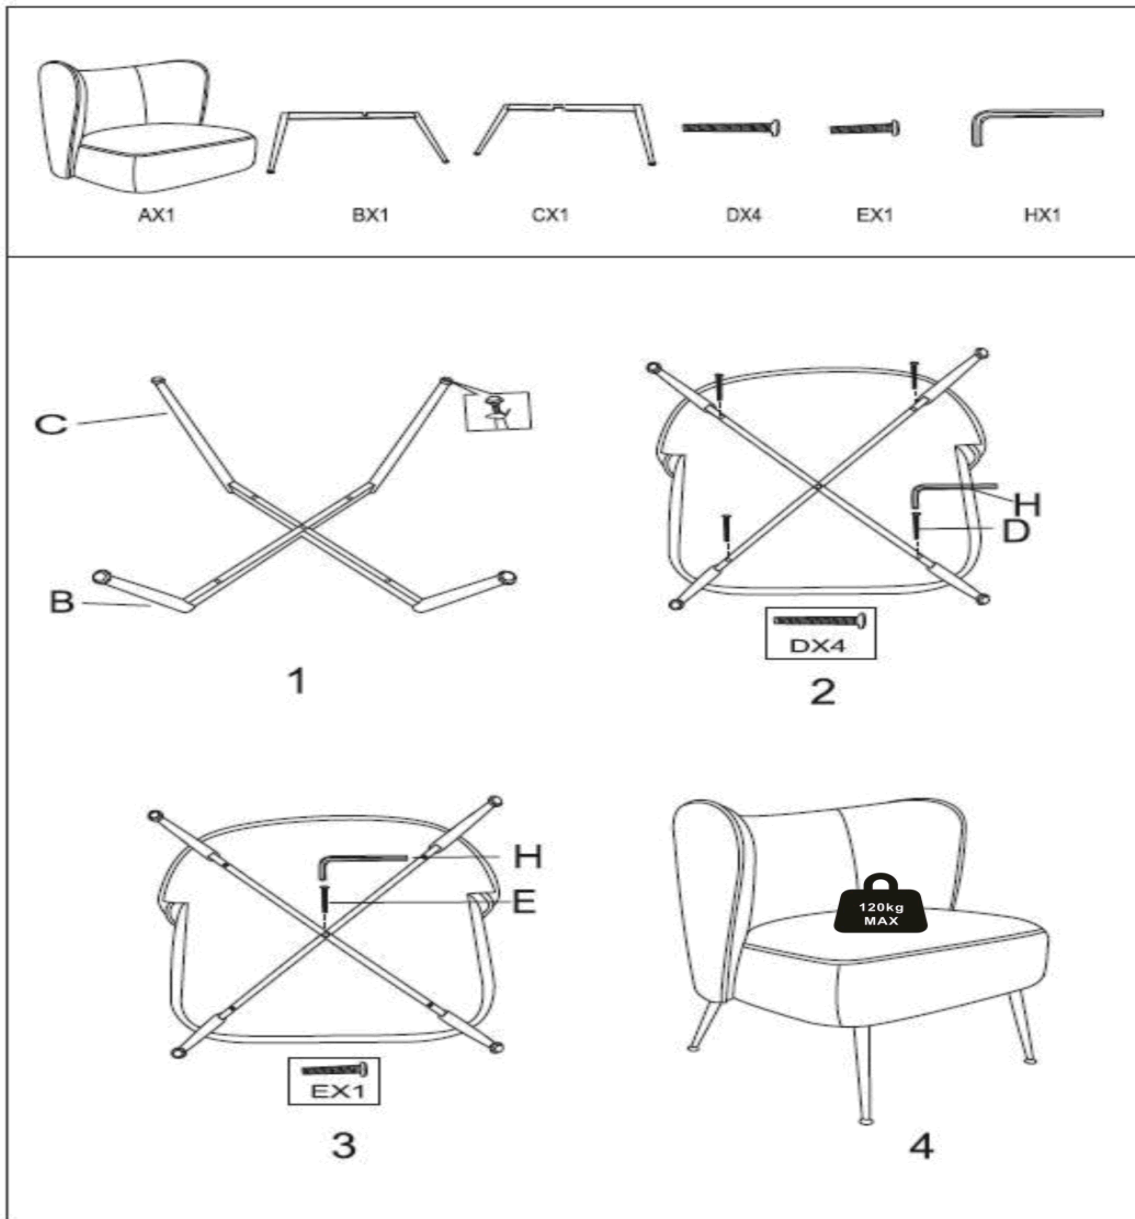

IMPORTATO DA/IMPORTED BY L'OCA NERA S.R.L., ITALY – MADE IN P.R.C.