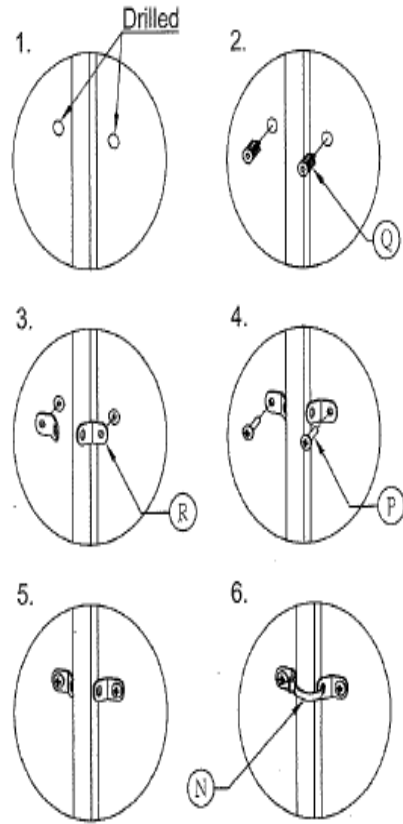

A	B	C	D	E	F	G	H	I	J
x1	x1	x2	x4	x4	x4	x4	x28	x20	x8
		K	L	M	O	P	Q	R	
		x2	x2	x1	x2	x4	x4	x4	
				N					
				x2